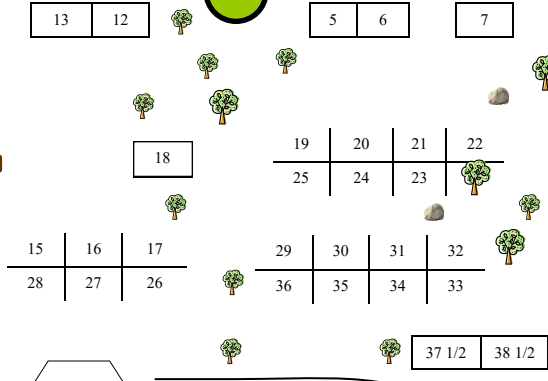

Highway 395/ Main Street

Exit Park HERE

Service Road

- F1
- F2
- F3
- F4
- F5
- F6

Picnic Tables

Playground

ICA 39 40 41

Swimming Pool

Bike & Skate Park

Duck Pond

Park Avenue

Vendors... Don't Park Here!

Baseball Field

Main Customer Parking Lot

Vendors... Don't Park Here!

Baseball Field

Vendor RV Area PERMIT REQUIRED

Vendor RV Area PERMIT REQUIRED

Labor Day Weekend Arts & Crafts Show

Bishop City Park

Hosted By Inyo Council for the Arts

Service Road

Creek

No Parking

More Vendor RV parking on corner of Hanby and Yaney behind the soccer field.

Enter Park HERE