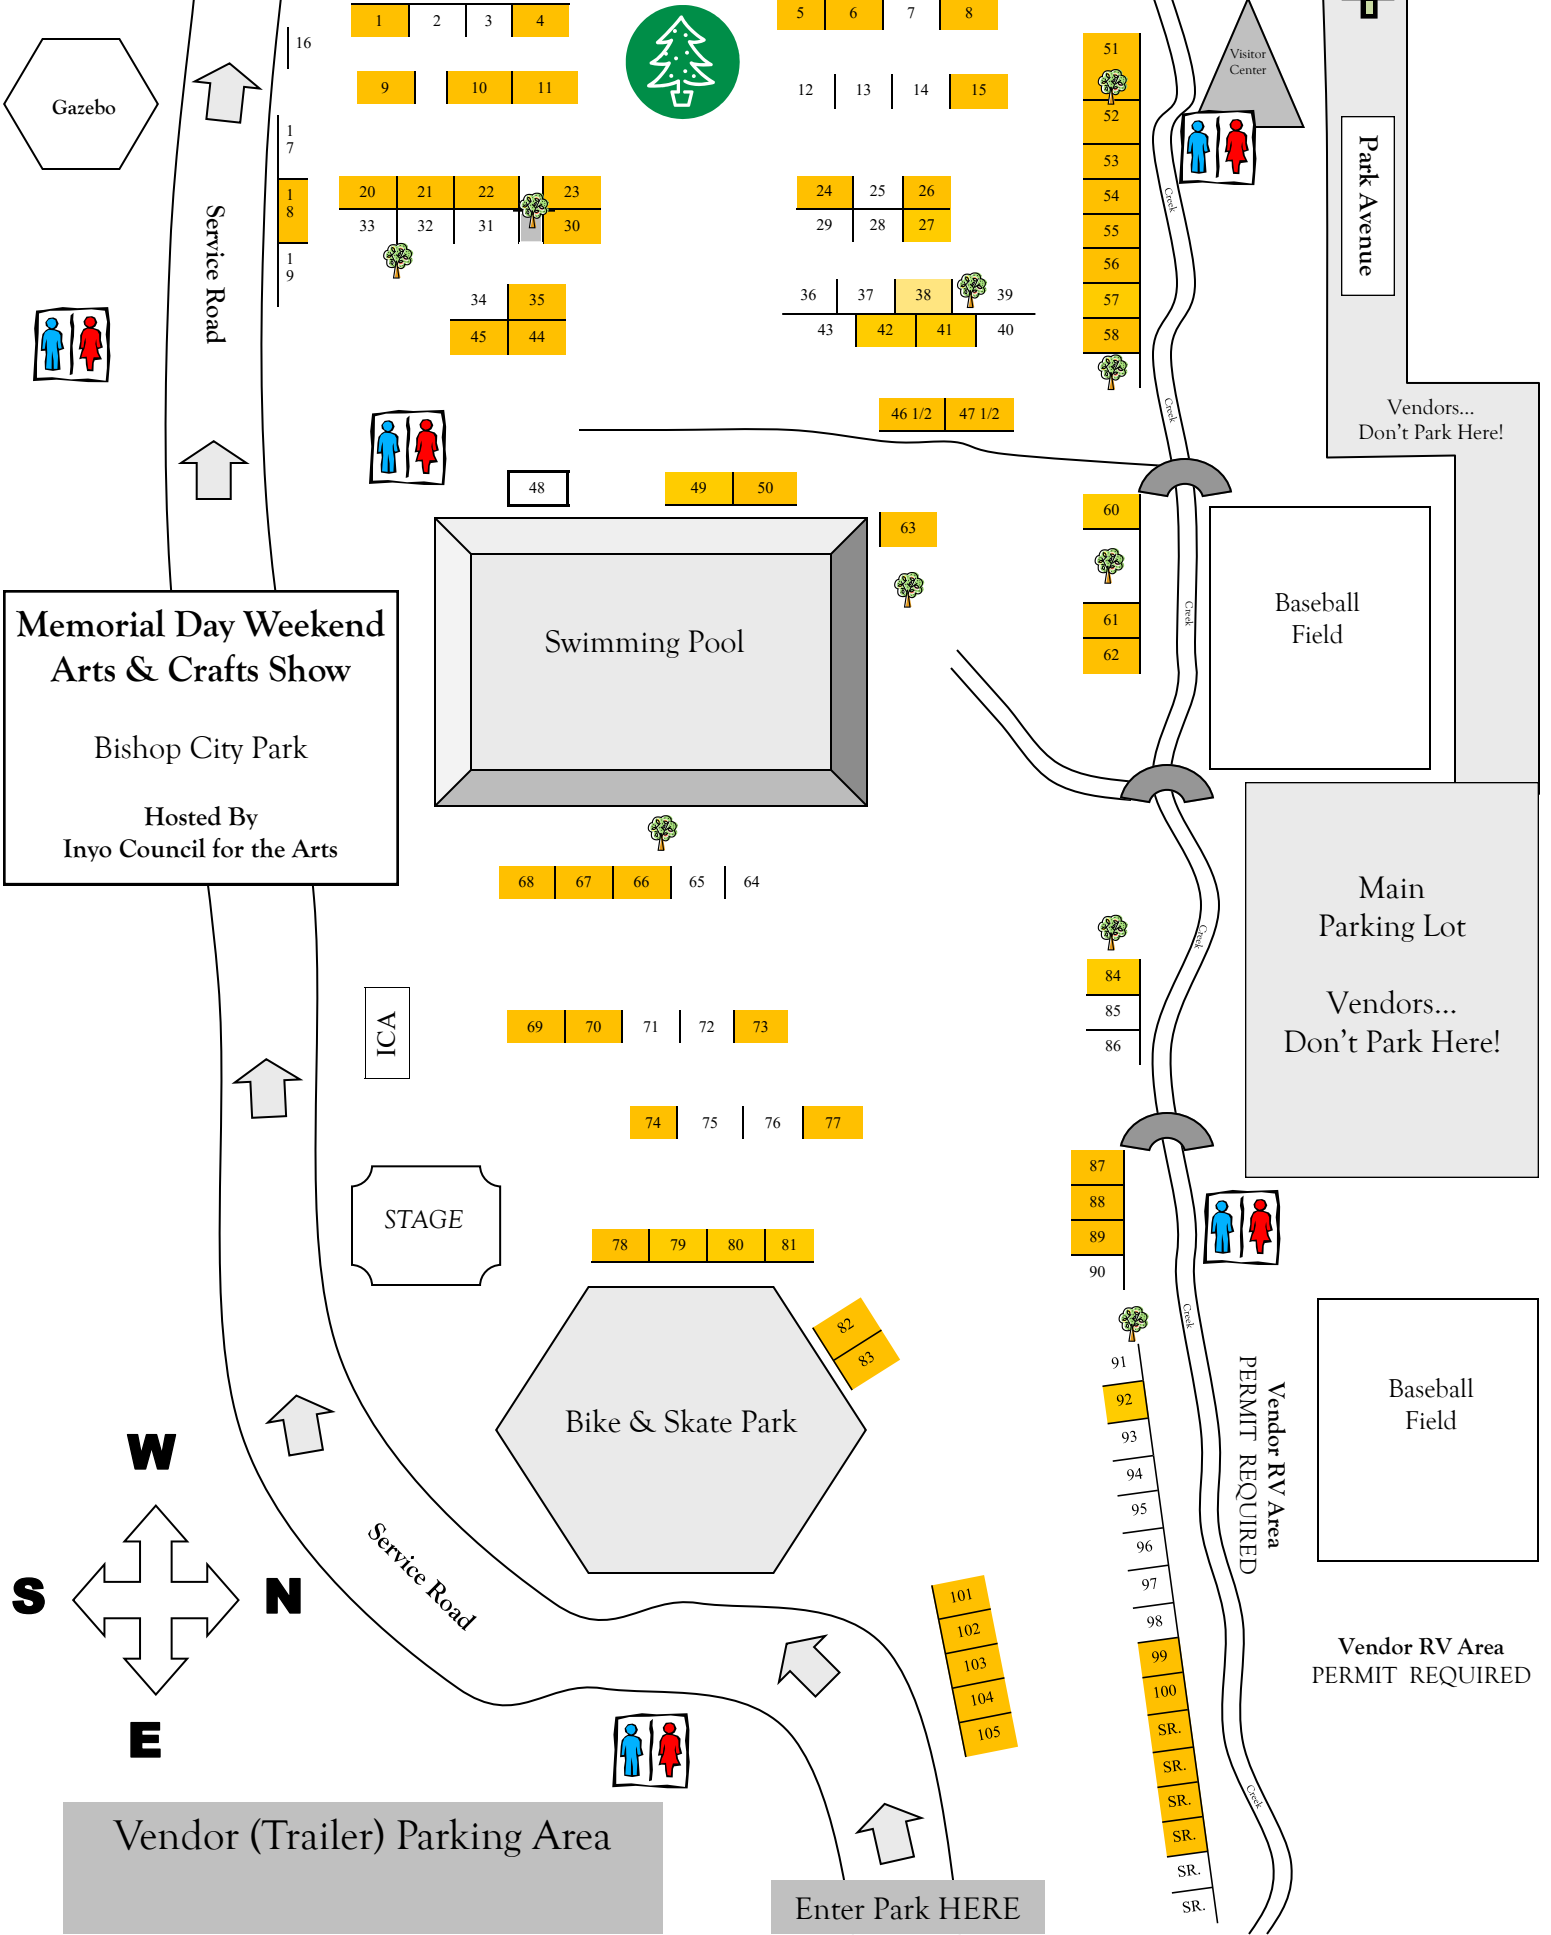

Exit Park HERE

Highway 395/ Main Street

**Memorial Day Weekend
Arts & Crafts Show**

Bishop City Park

Hosted By
Inyo Council for the Arts

ICA

STAGE

Swimming Pool

68 67 66 65 64

69 70 71 72 73

74 75 76 77

78 79 80 81

82 83

101
102
103
104
105

87
88
89

84
85
86

5 6 7 8

51
52
53
54
55
56
57
58

Park Avenue

Vendors...
Don't Park Here!

Baseball Field

Main Parking Lot

Vendors...
Don't Park Here!

Baseball Field

Vendor RV Area
PERMIT REQUIRED

Vendor RV Area
PERMIT REQUIRED

Vendor (Trailer) Parking Area

Enter Park HERE