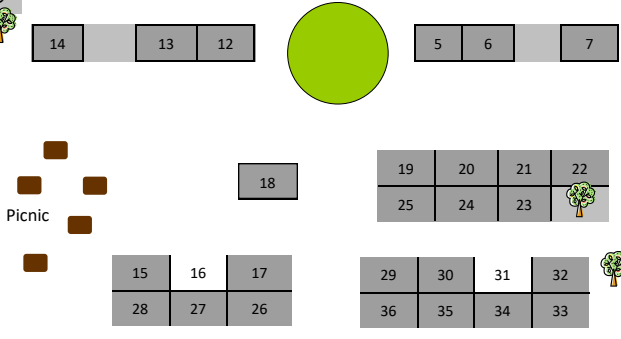

Highway 395/ Main Street

Exit Park HERE

Service Road

- F1
- F2
- F3
- F4
- F5
- F6

- 43
- 44
- 45
- 46
- 47
- 48
- 49
- 50
- 51

Park Avenue

Vendors...
Don't Park Here!

ICA 39 40 41

42

Labor Day Weekend
Arts & Crafts Show

Bishop City Park

MAP KEY

■ = RESERVED

Main Customer
Parking Lot

Vendors...

Duck
Pond

Vendor RV Area

Baseball

Vendor RV Area

Vendor (Trailer) Parking Area

Enter Park HERE