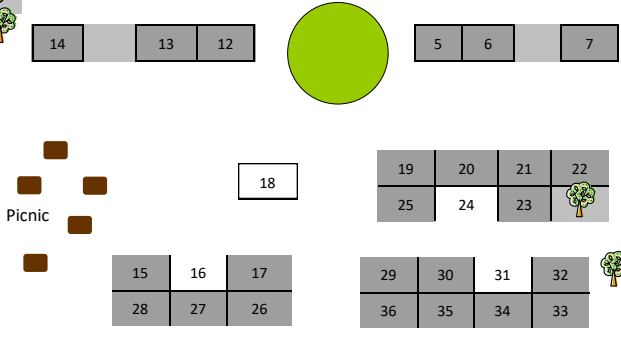

Highway 395/ Main Street

Exit Park HERE

Service Road

- F1
- F2
- F3
- F4
- F5

- 43
- 44
- 45
- 46
- 47
- 48
- 49
- 50
- 51

Park Avenue

Vendors...
Don't Park Here!

Playground

- 37 1/2
- 38 1/2

ICA 39 40 41

Swimming Pool

42

Baseball

Labor Day Weekend
Arts & Crafts Show

Bishop City Park

MAP KEY

Bike & Skate Park

Main Customer
Parking Lot

Vendors...

Duck
Pond

Vendor RV Area

Baseball

Vendor RV Area

Service Road

Vendor (Trailer) Parking Area

Enter Park HERE