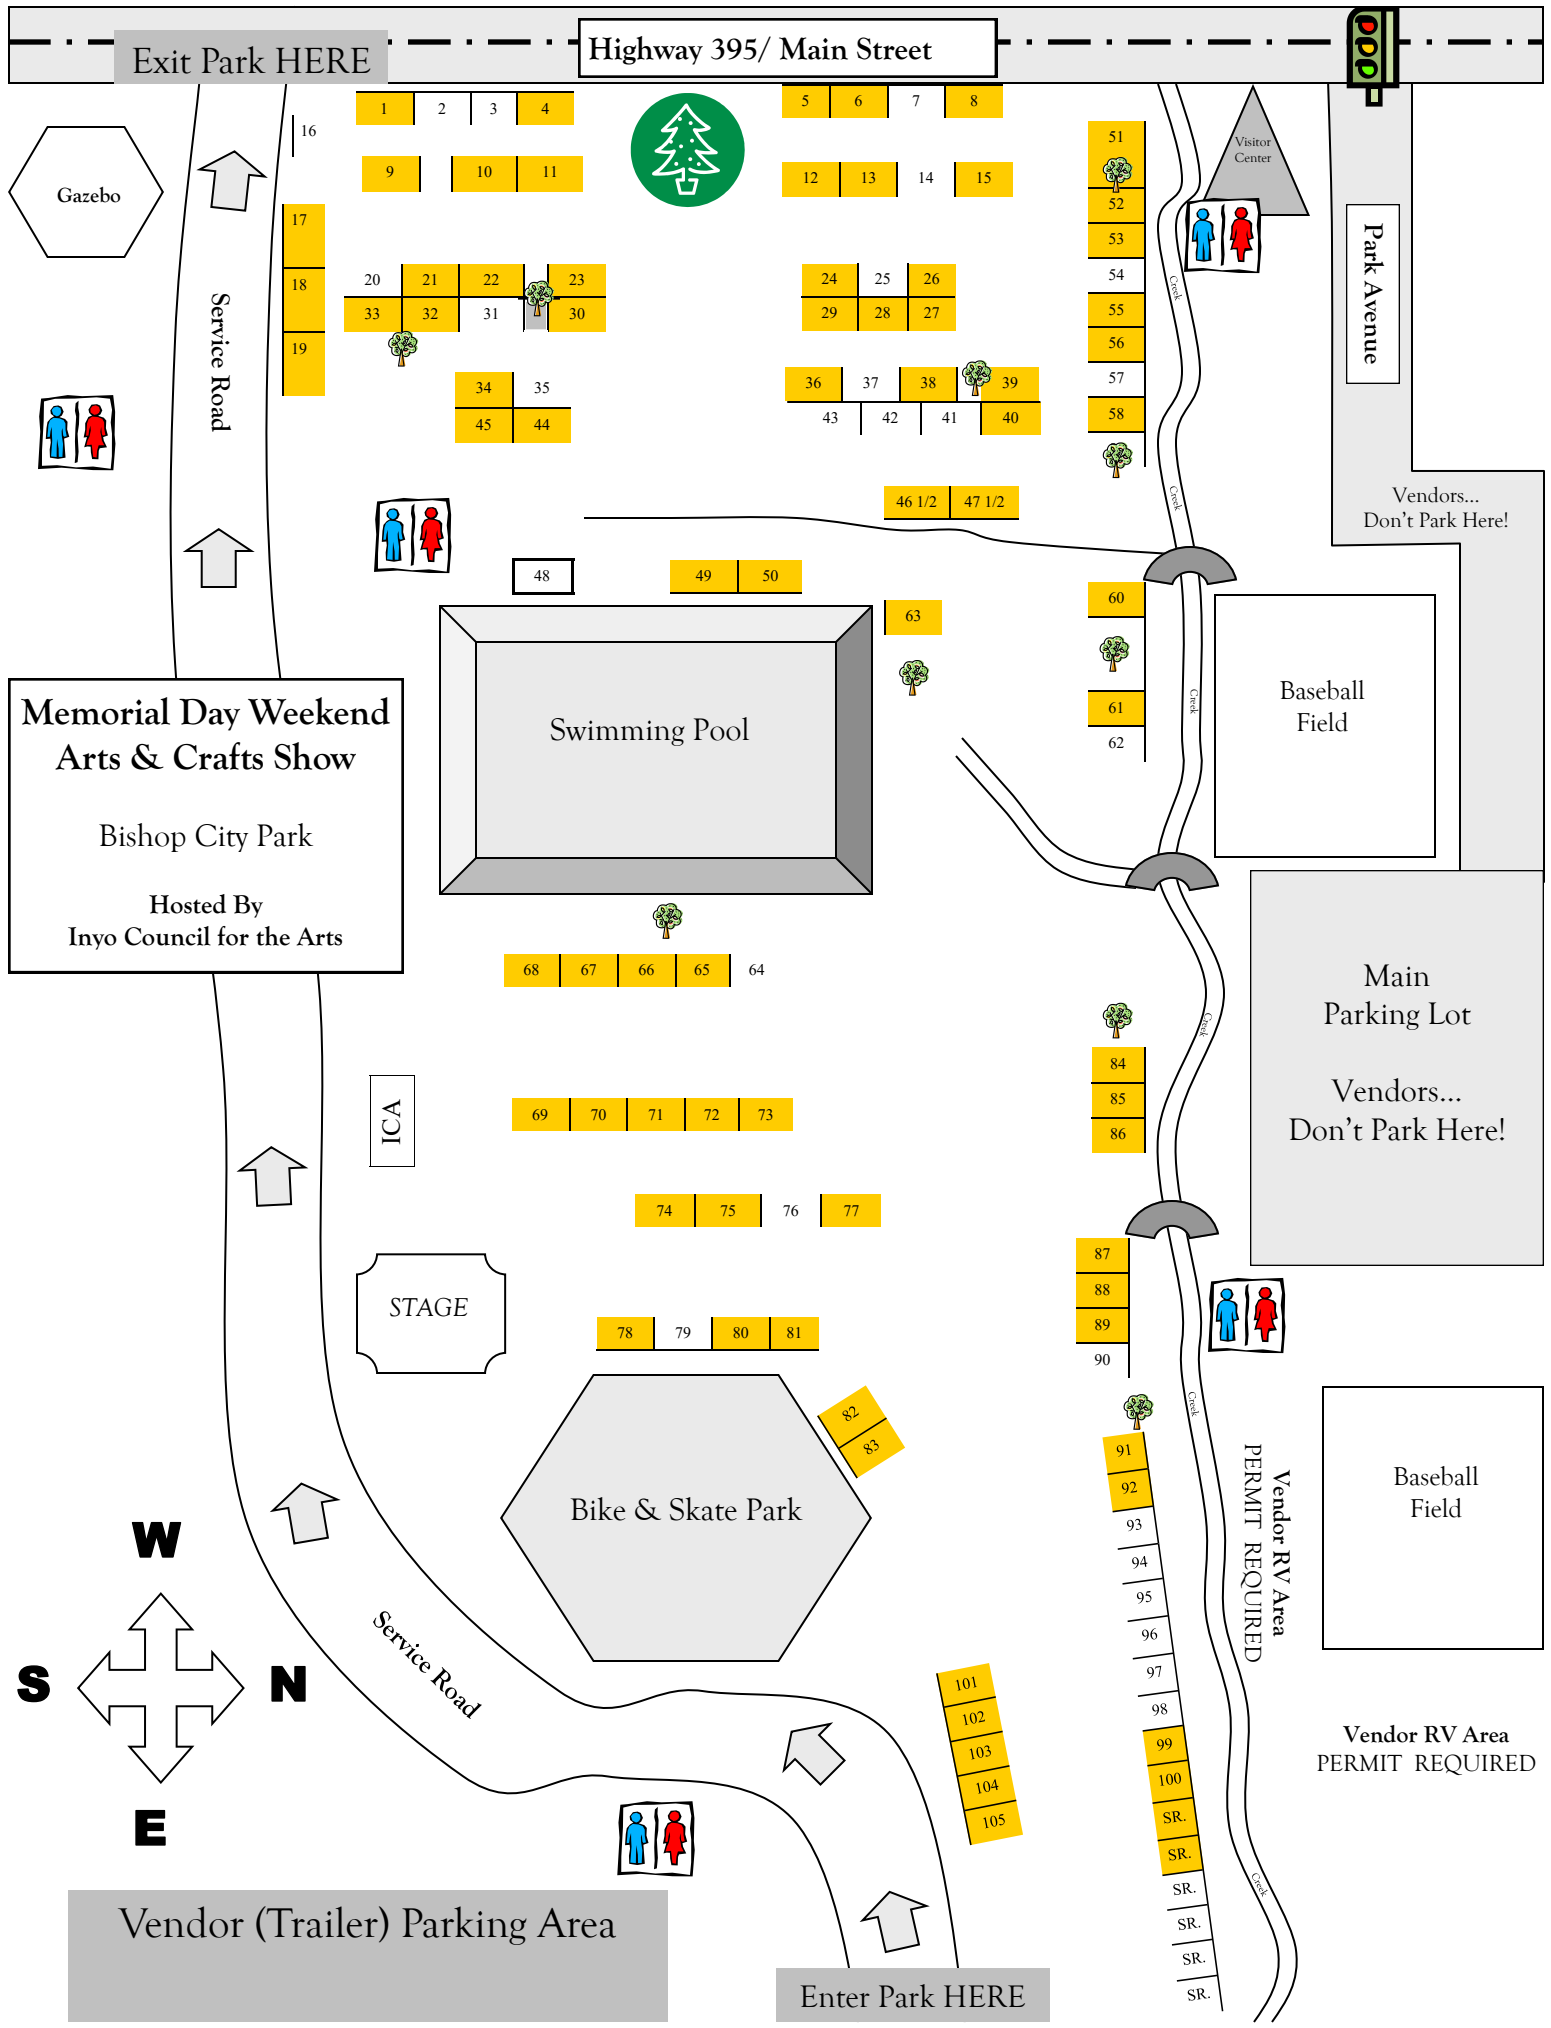

Exit Park HERE

Highway 395/ Main Street

**Memorial Day Weekend
Arts & Crafts Show**

Bishop City Park

Hosted By
Inyo Council for the Arts

Vendor (Trailer) Parking Area

Enter Park HERE

Vendor RV Area
PERMIT REQUIRED

Vendor RV Area
PERMIT REQUIRED