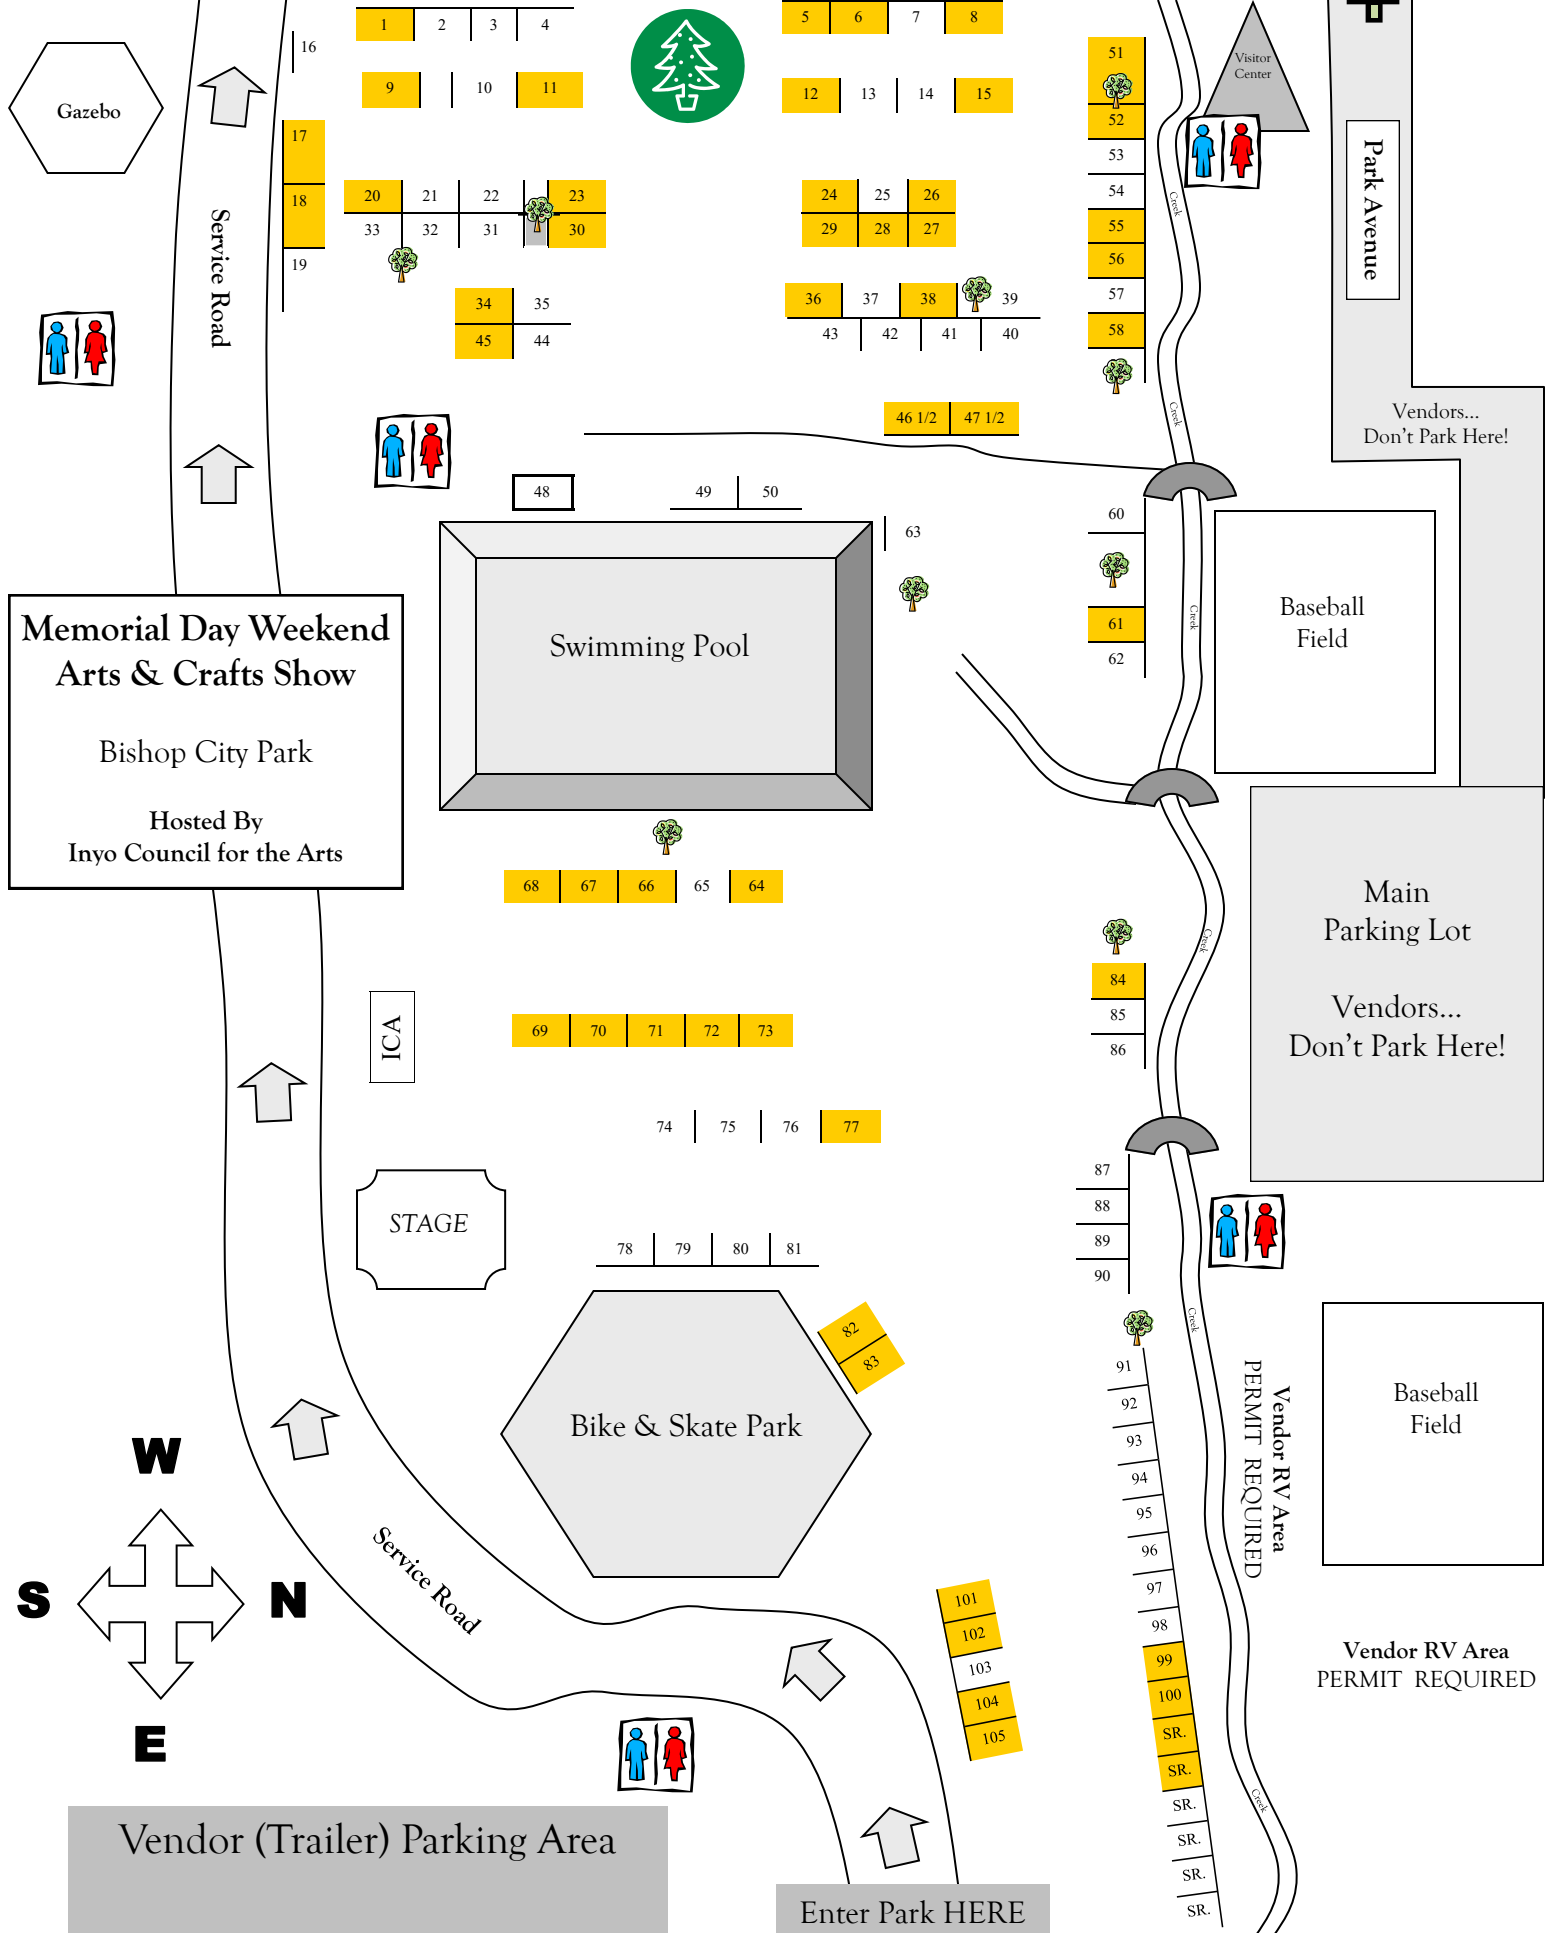

Exit Park HERE

Highway 395/ Main Street

**Memorial Day Weekend  
Arts & Crafts Show**

Bishop City Park

Hosted By  
Inyo Council for the Arts

Vendor (Trailer) Parking Area

Enter Park HERE