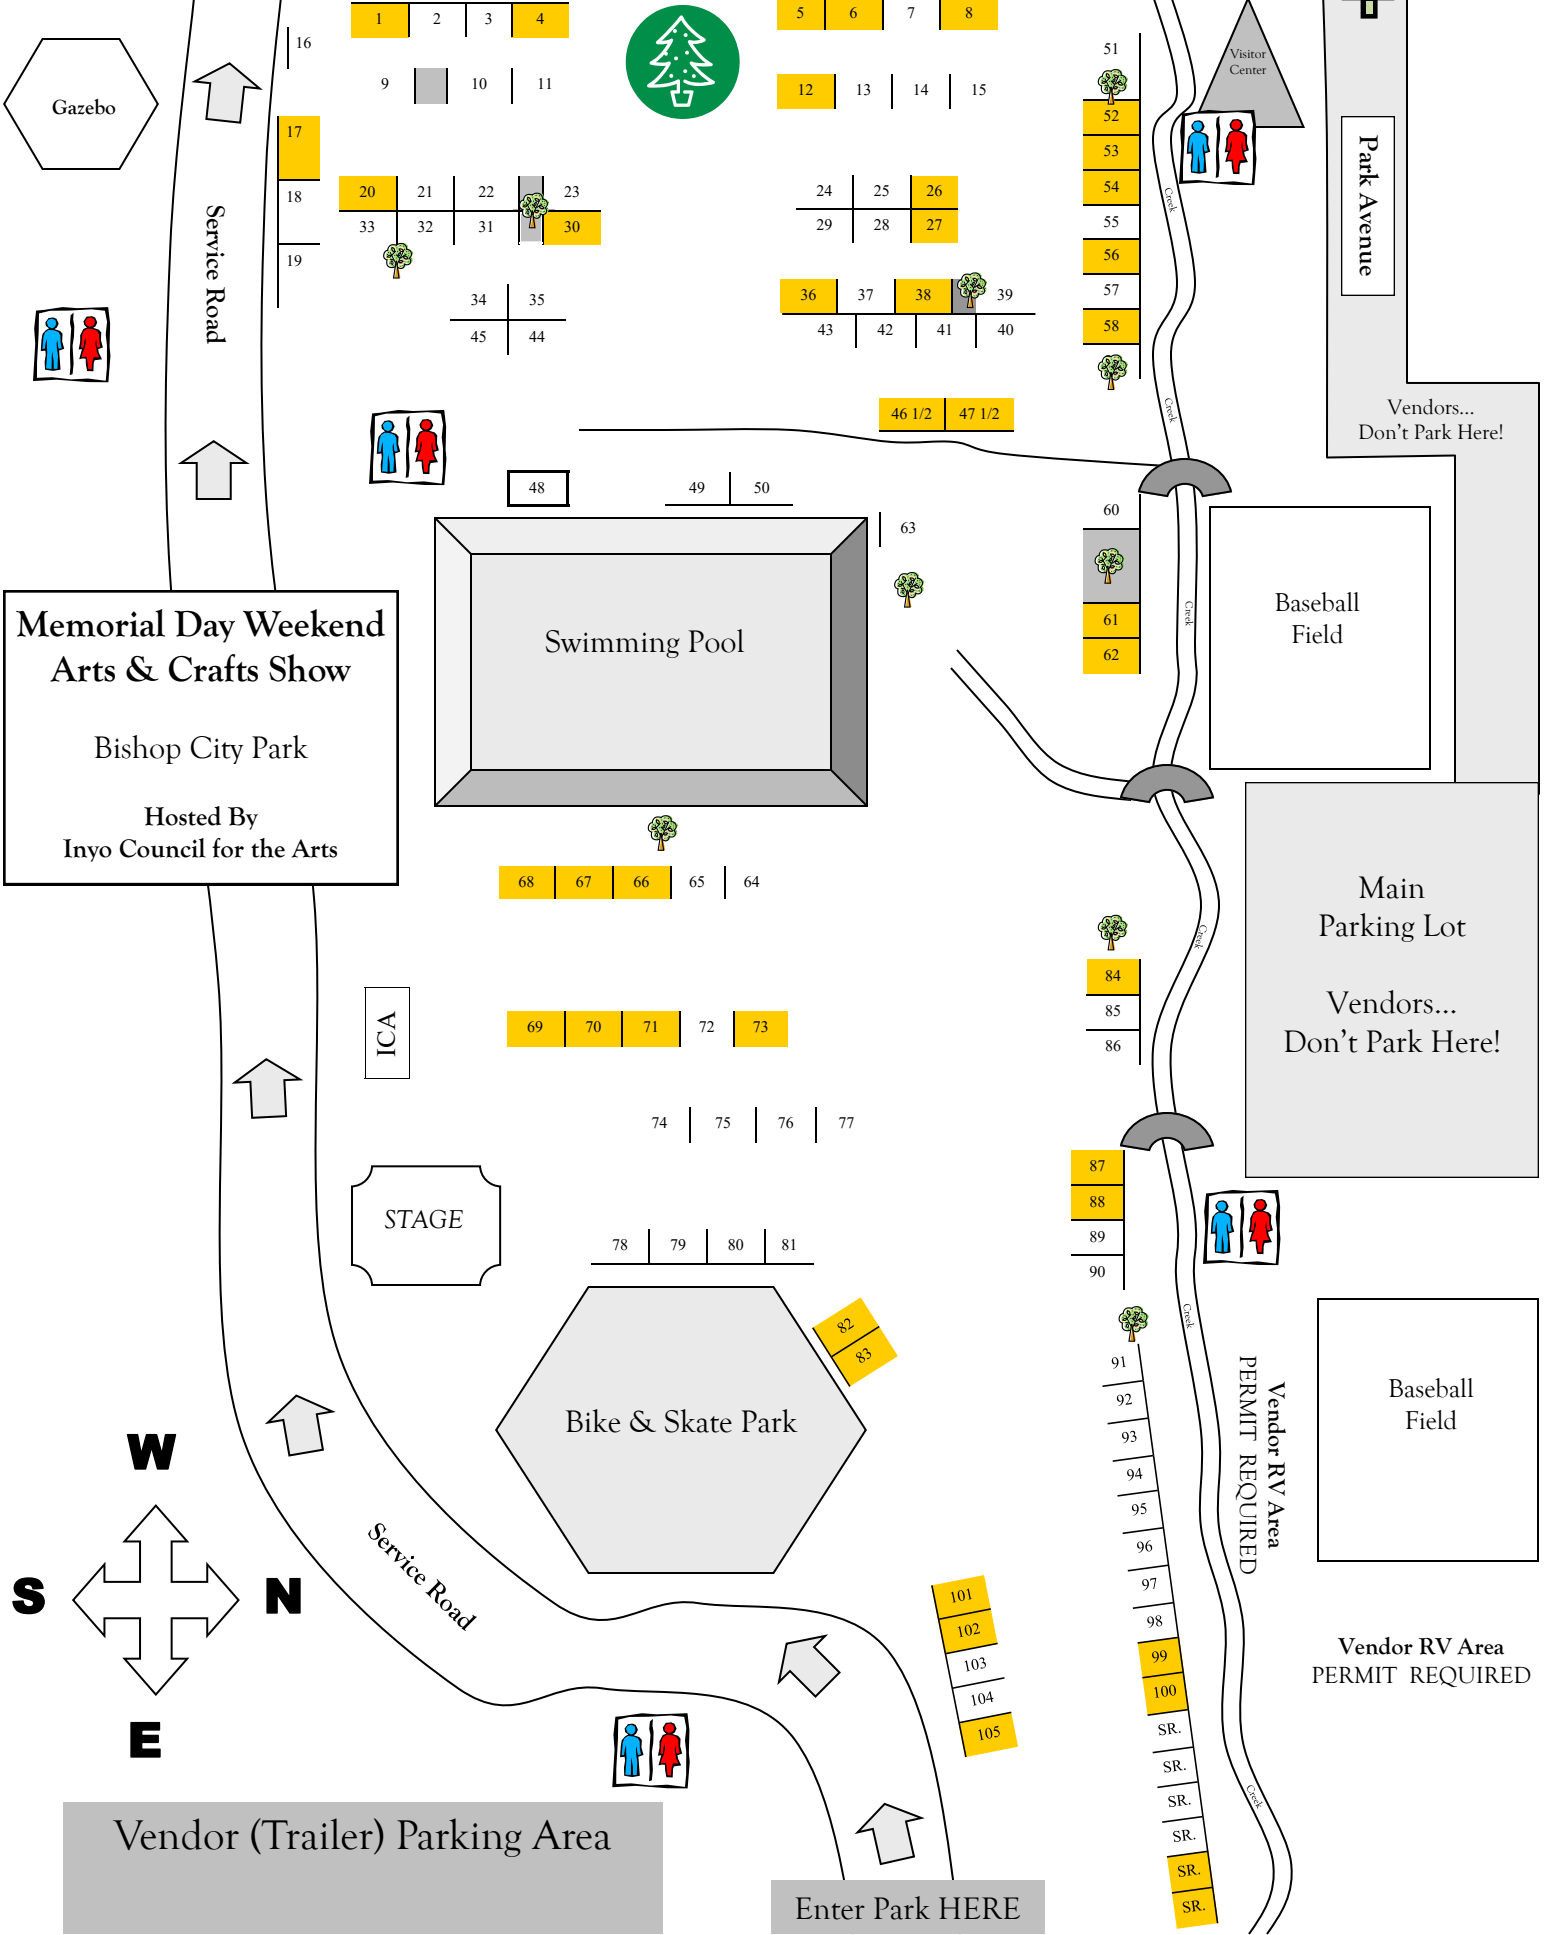

Exit Park HERE

Highway 395/ Main Street

**Memorial Day Weekend
Arts & Crafts Show**

Bishop City Park

Hosted By
Inyo Council for the Arts

ICA

STAGE

Swimming Pool

Baseball Field

Bike & Skate Park

Main Parking Lot

Vendors...
Don't Park Here!

Baseball Field

Vendor RV Area
PERMIT REQUIRED

Vendor RV Area
PERMIT REQUIRED

Vendor (Trailer) Parking Area

Enter Park HERE