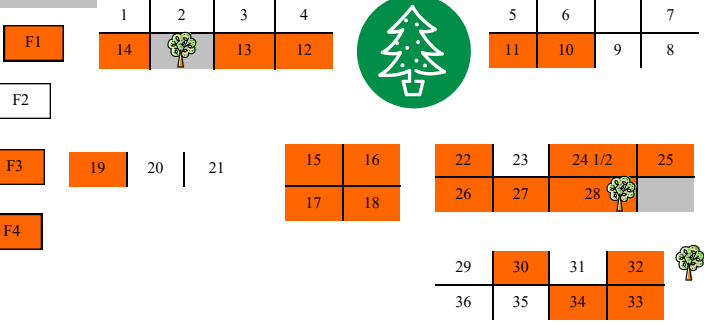

Highway 395/ Main Street

Exit Park HERE

Service Road

Park Avenue

Vendors... Don't Park Here!

Baseball Field

Labor Day Weekend Arts & Crafts Show

Bishop City Park

Hosted By Inyo Council for the Arts

Swimming Pool

ICA 39 40 41

42

Main Customer Parking Lot

Vendors... Don't Park Here!

Bike & Skate Park

Duck Pond

Vendor RV Area PERMIT REQUIRED

Baseball Field

Vendor RV Area PERMIT REQUIRED

Vendor (Trailer) Parking Area

Enter Park HERE