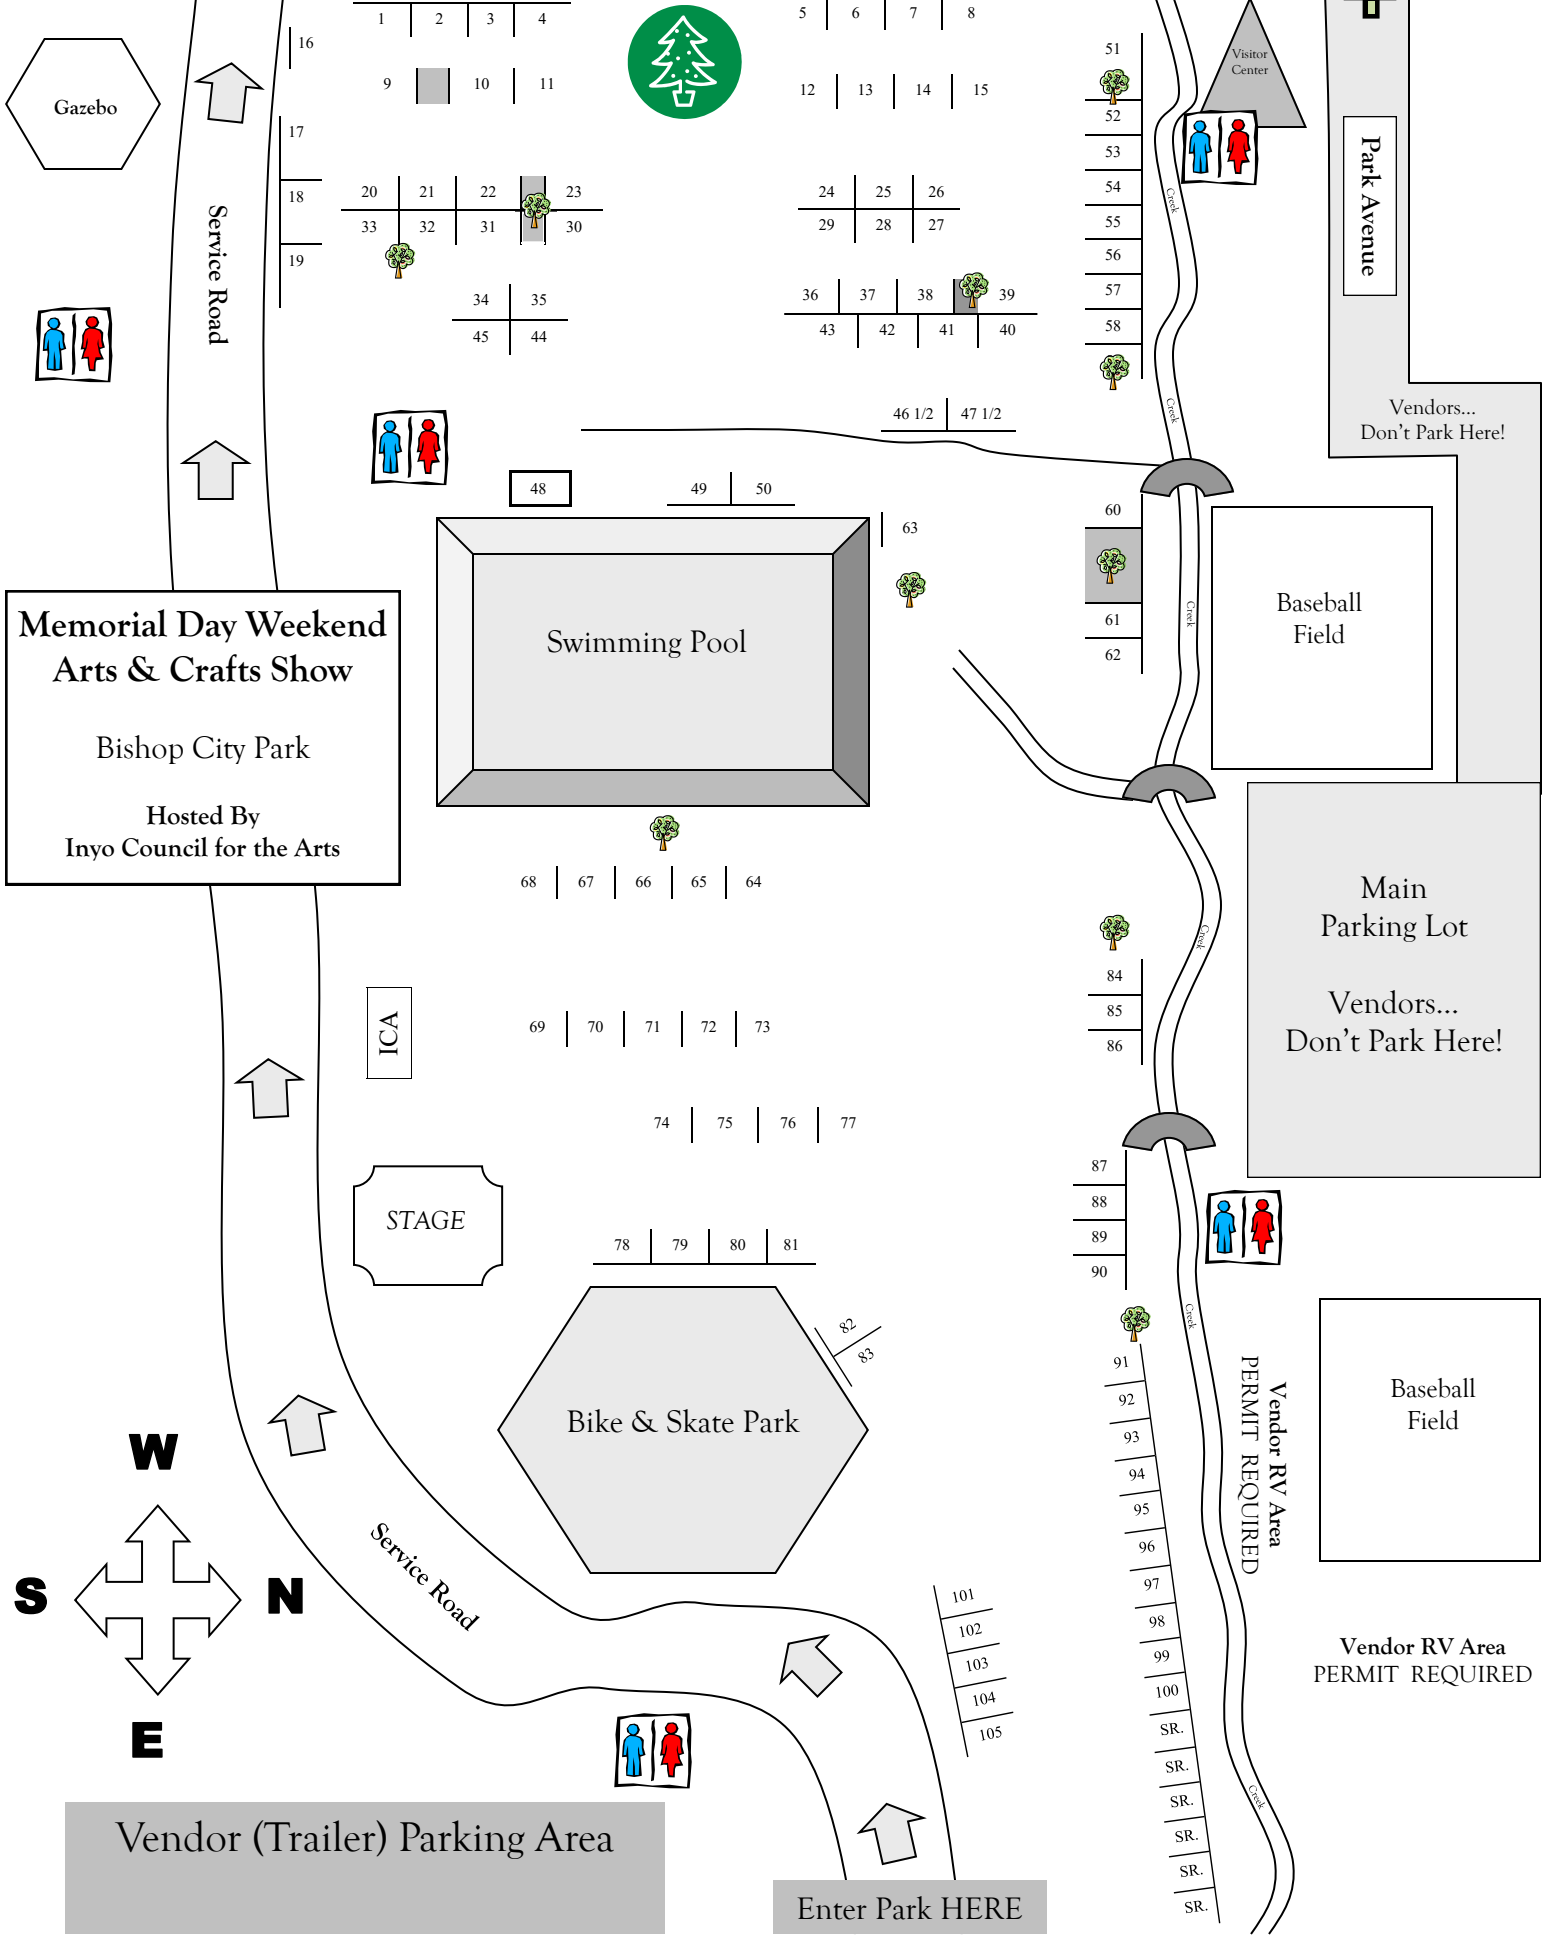

Exit Park HERE

Highway 395/ Main Street

**Memorial Day Weekend
Arts & Crafts Show**

Bishop City Park

Hosted By
Inyo Council for the Arts

ICA

STAGE

Bike & Skate Park

Baseball Field

Main
Parking Lot

Vendors...
Don't Park Here!

Baseball Field

Vendor RV Area
PERMIT REQUIRED

Vendor (Trailer) Parking Area

Enter Park HERE