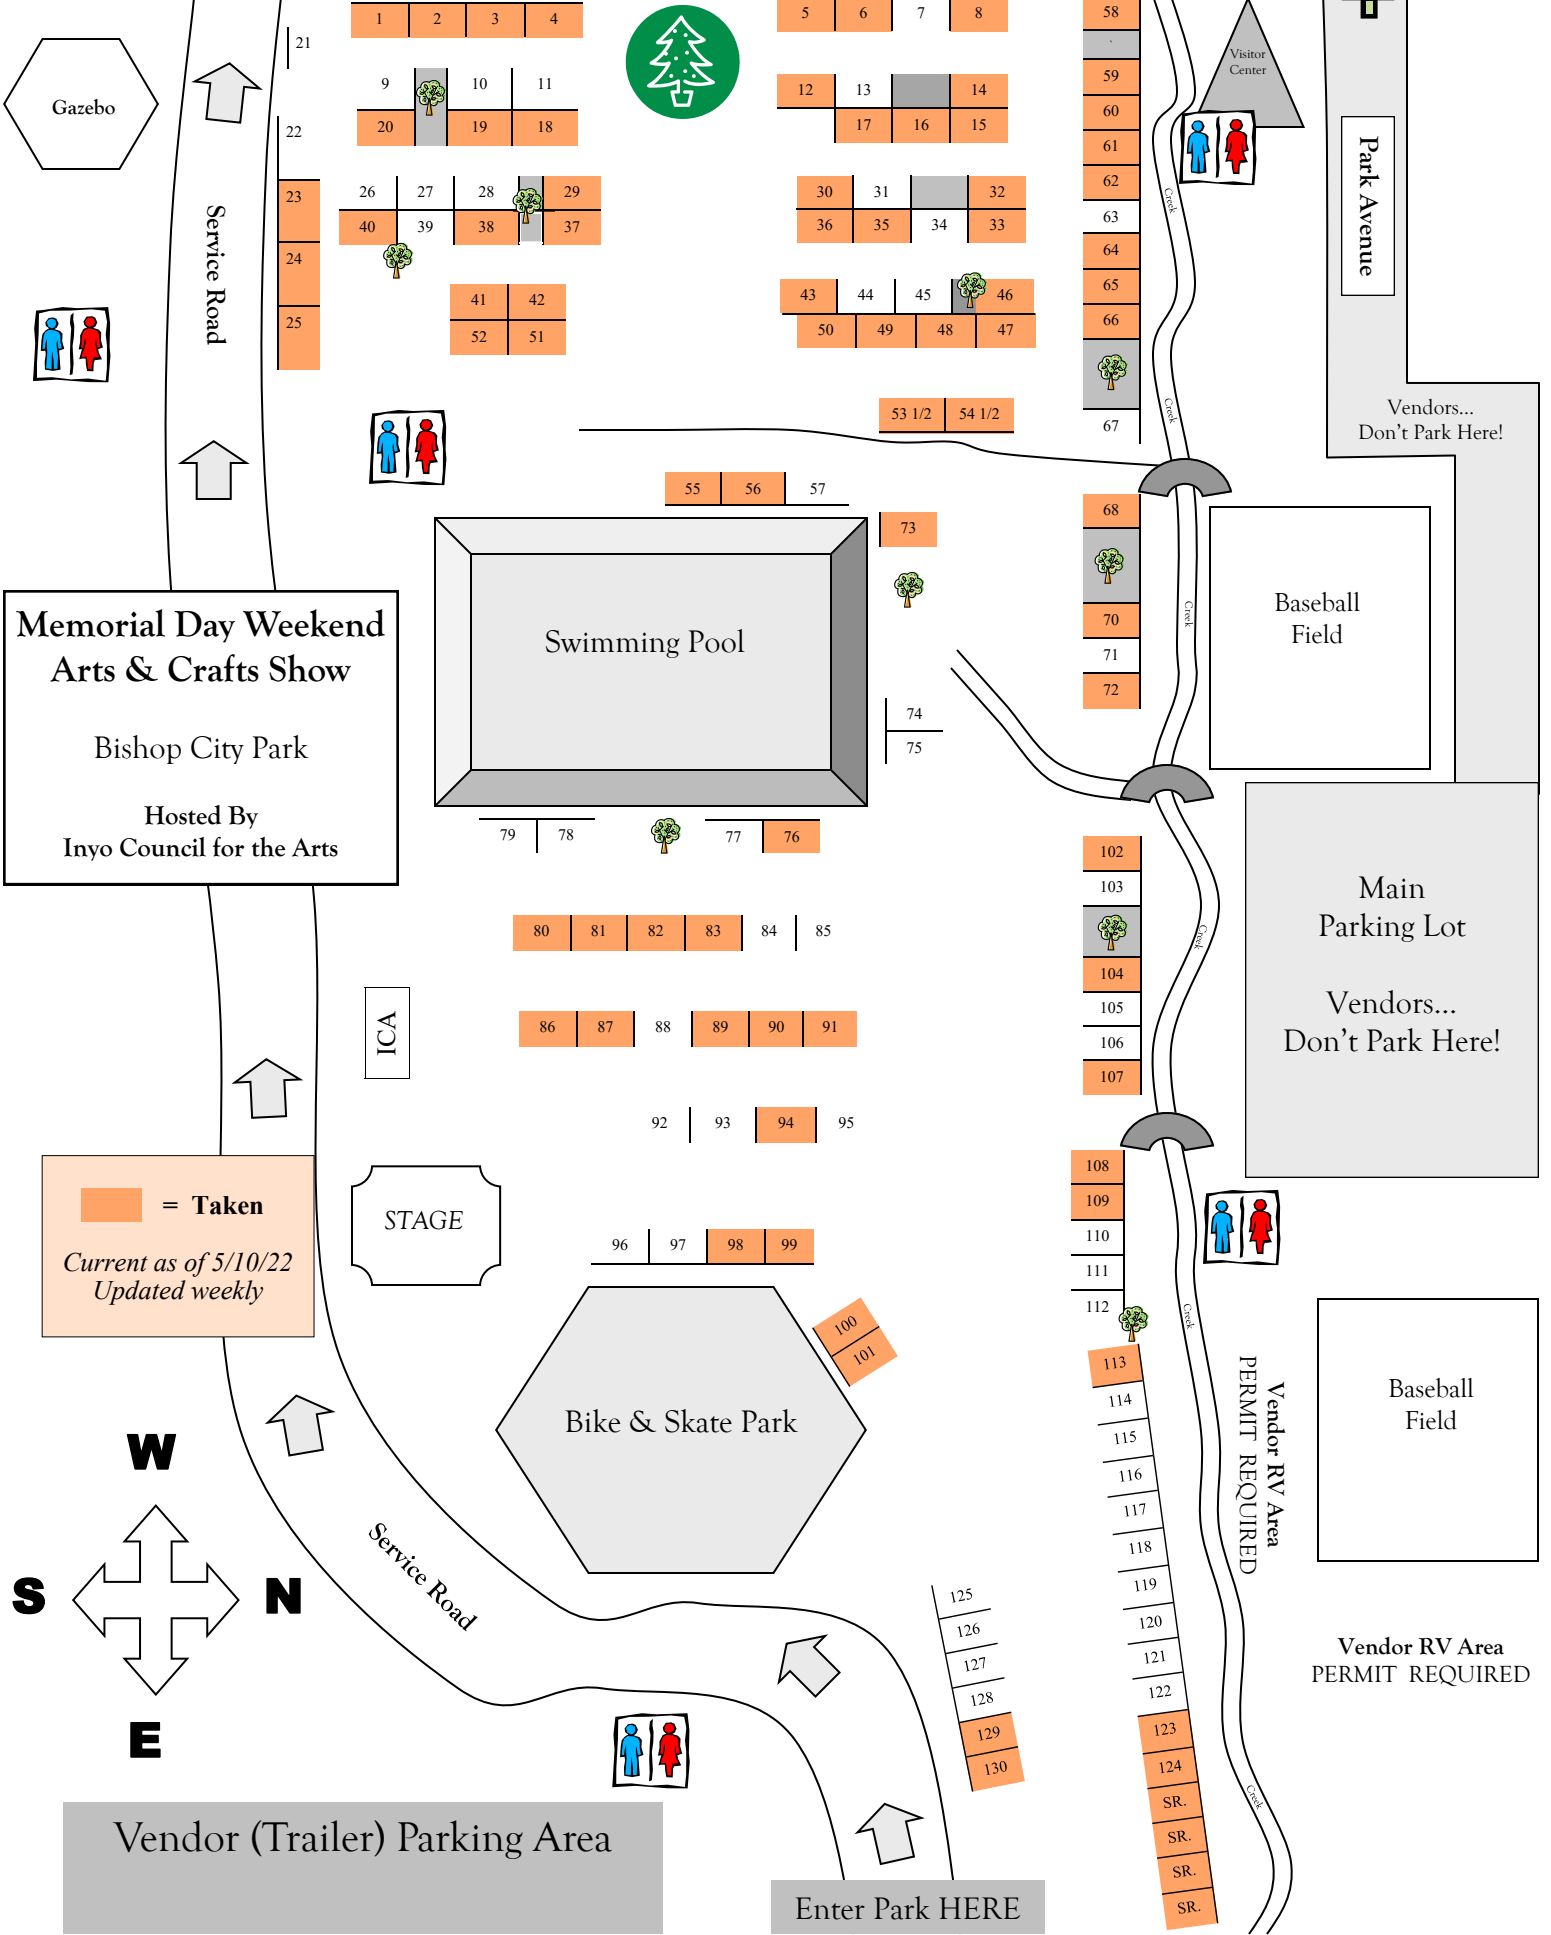

Exit Park HERE

Highway 395/ Main Street

**Memorial Day Weekend  
Arts & Crafts Show**

Bishop City Park

Hosted By  
Inyo Council for the Arts

ICA

STAGE

Bike & Skate Park

Baseball Field

Main  
Parking Lot

Vendors...  
Don't Park Here!

Baseball Field

Vendor RV Area  
PERMIT REQUIRED

Vendor RV Area  
PERMIT REQUIRED

**Orange Box = Taken**

Current as of 5/10/22  
Updated weekly

Vendor (Trailer) Parking Area

Enter Park HERE