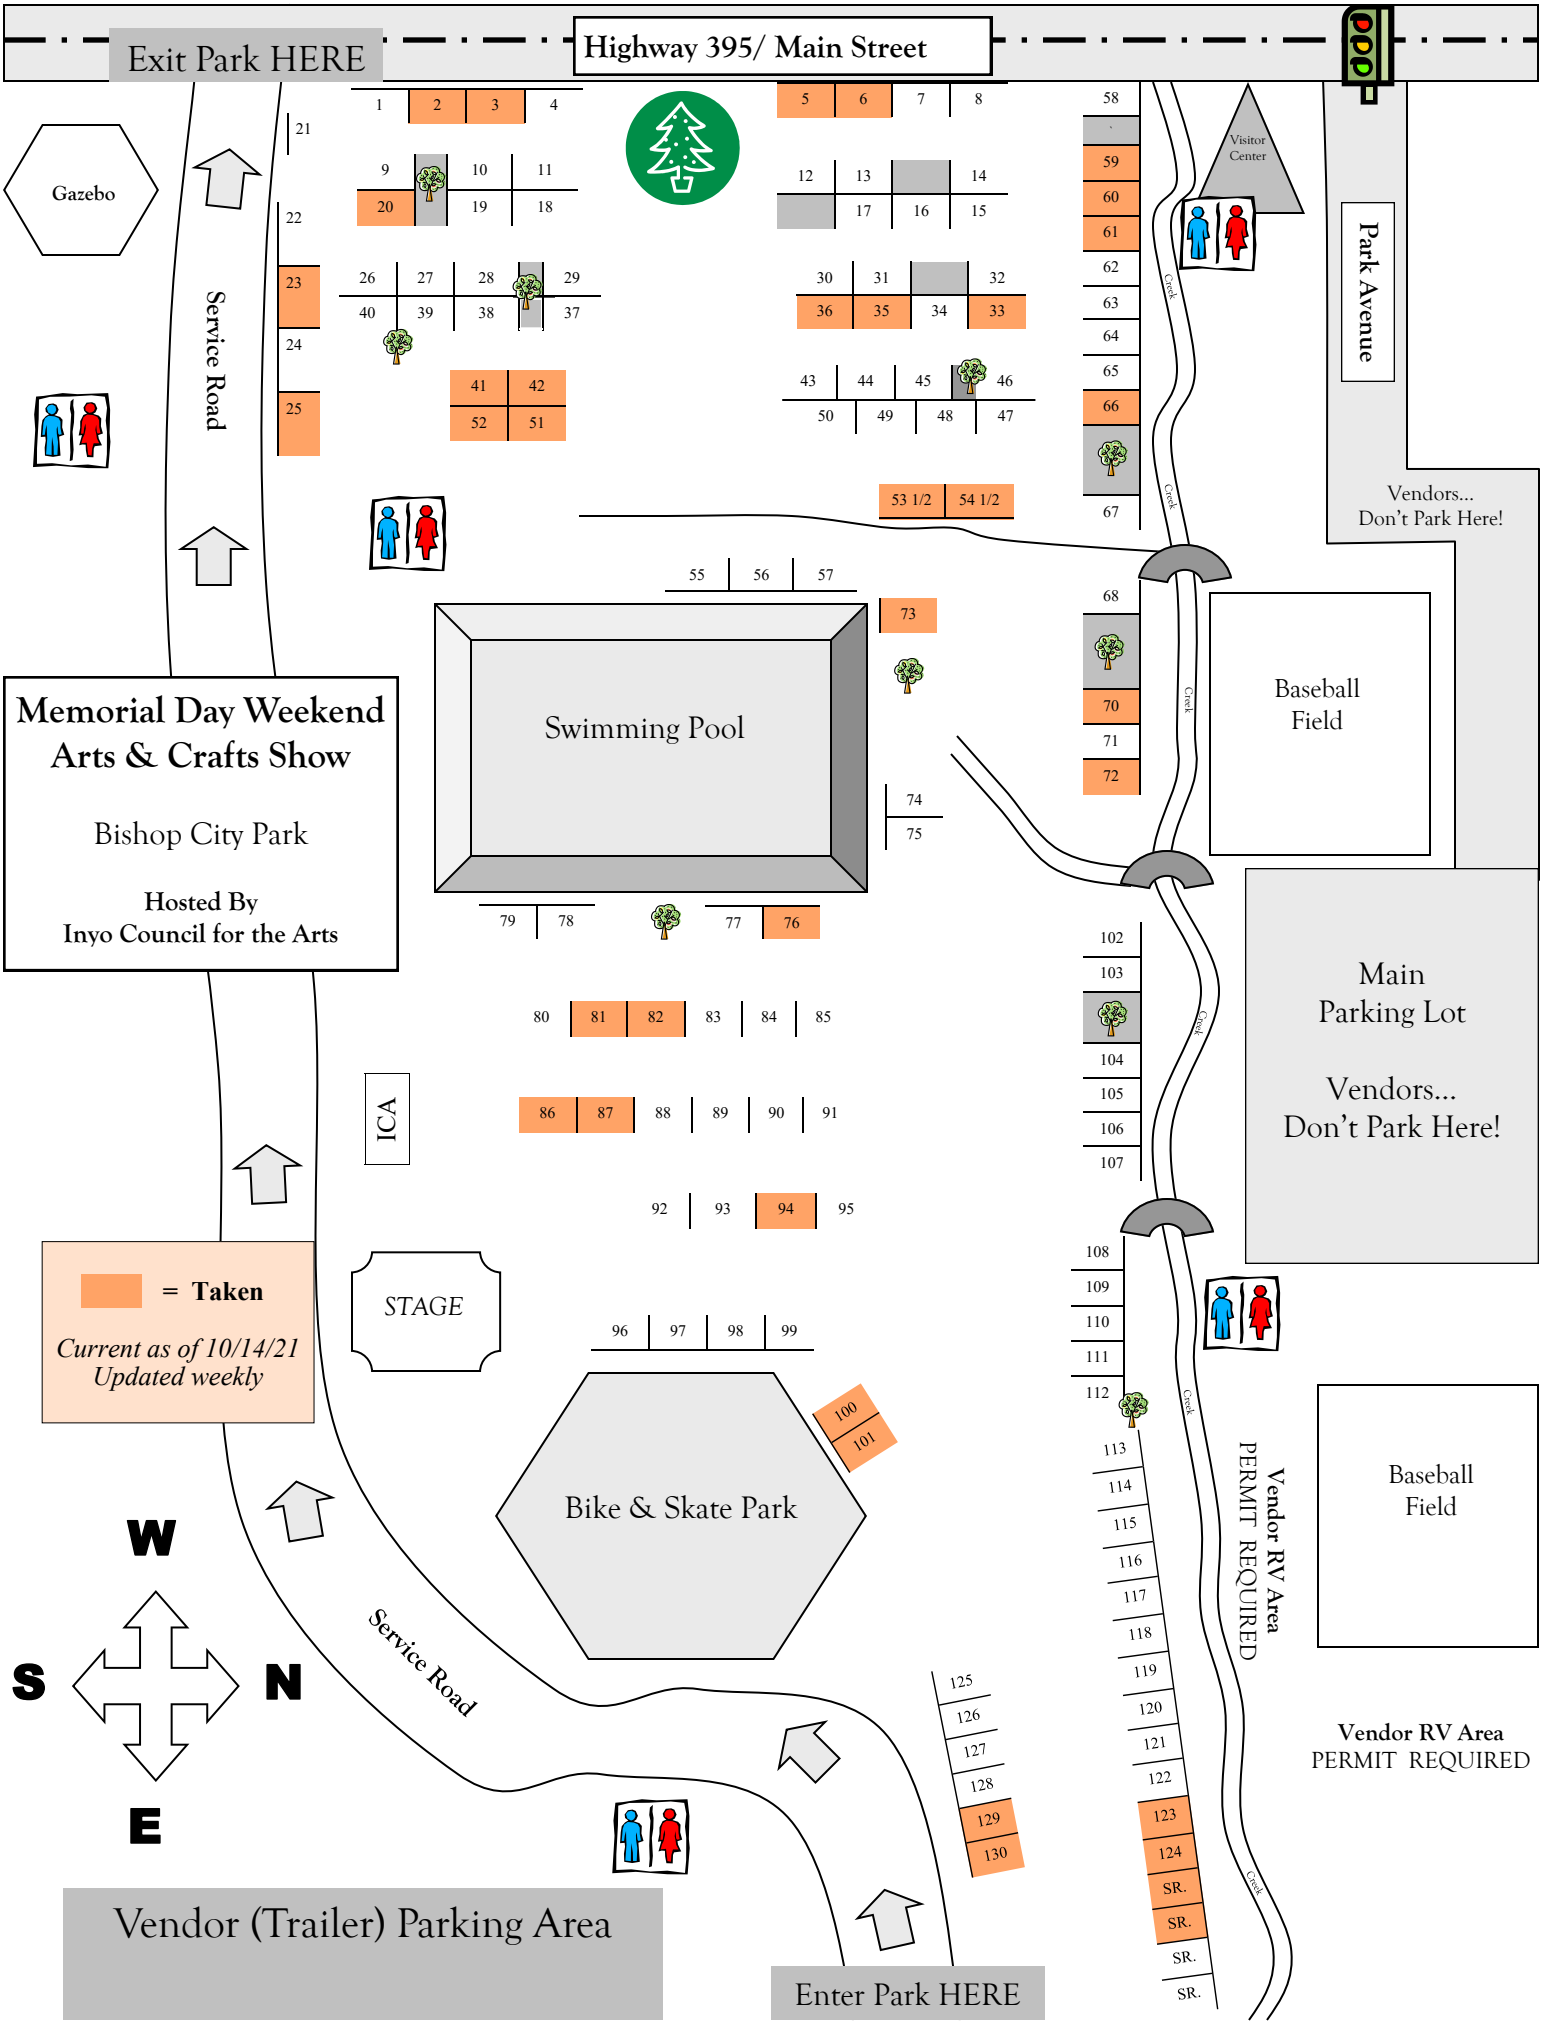

Exit Park HERE

Highway 395/ Main Street

**Memorial Day Weekend  
Arts & Crafts Show**

Bishop City Park

Hosted By  
Inyo Council for the Arts

**█ = Taken**

*Current as of 10/14/21  
Updated weekly*

ICA

STAGE

Main  
Parking Lot

Vendors...  
Don't Park Here!

Vendor RV Area  
PERMIT REQUIRED

Vendor (Trailer) Parking Area

Enter Park HERE