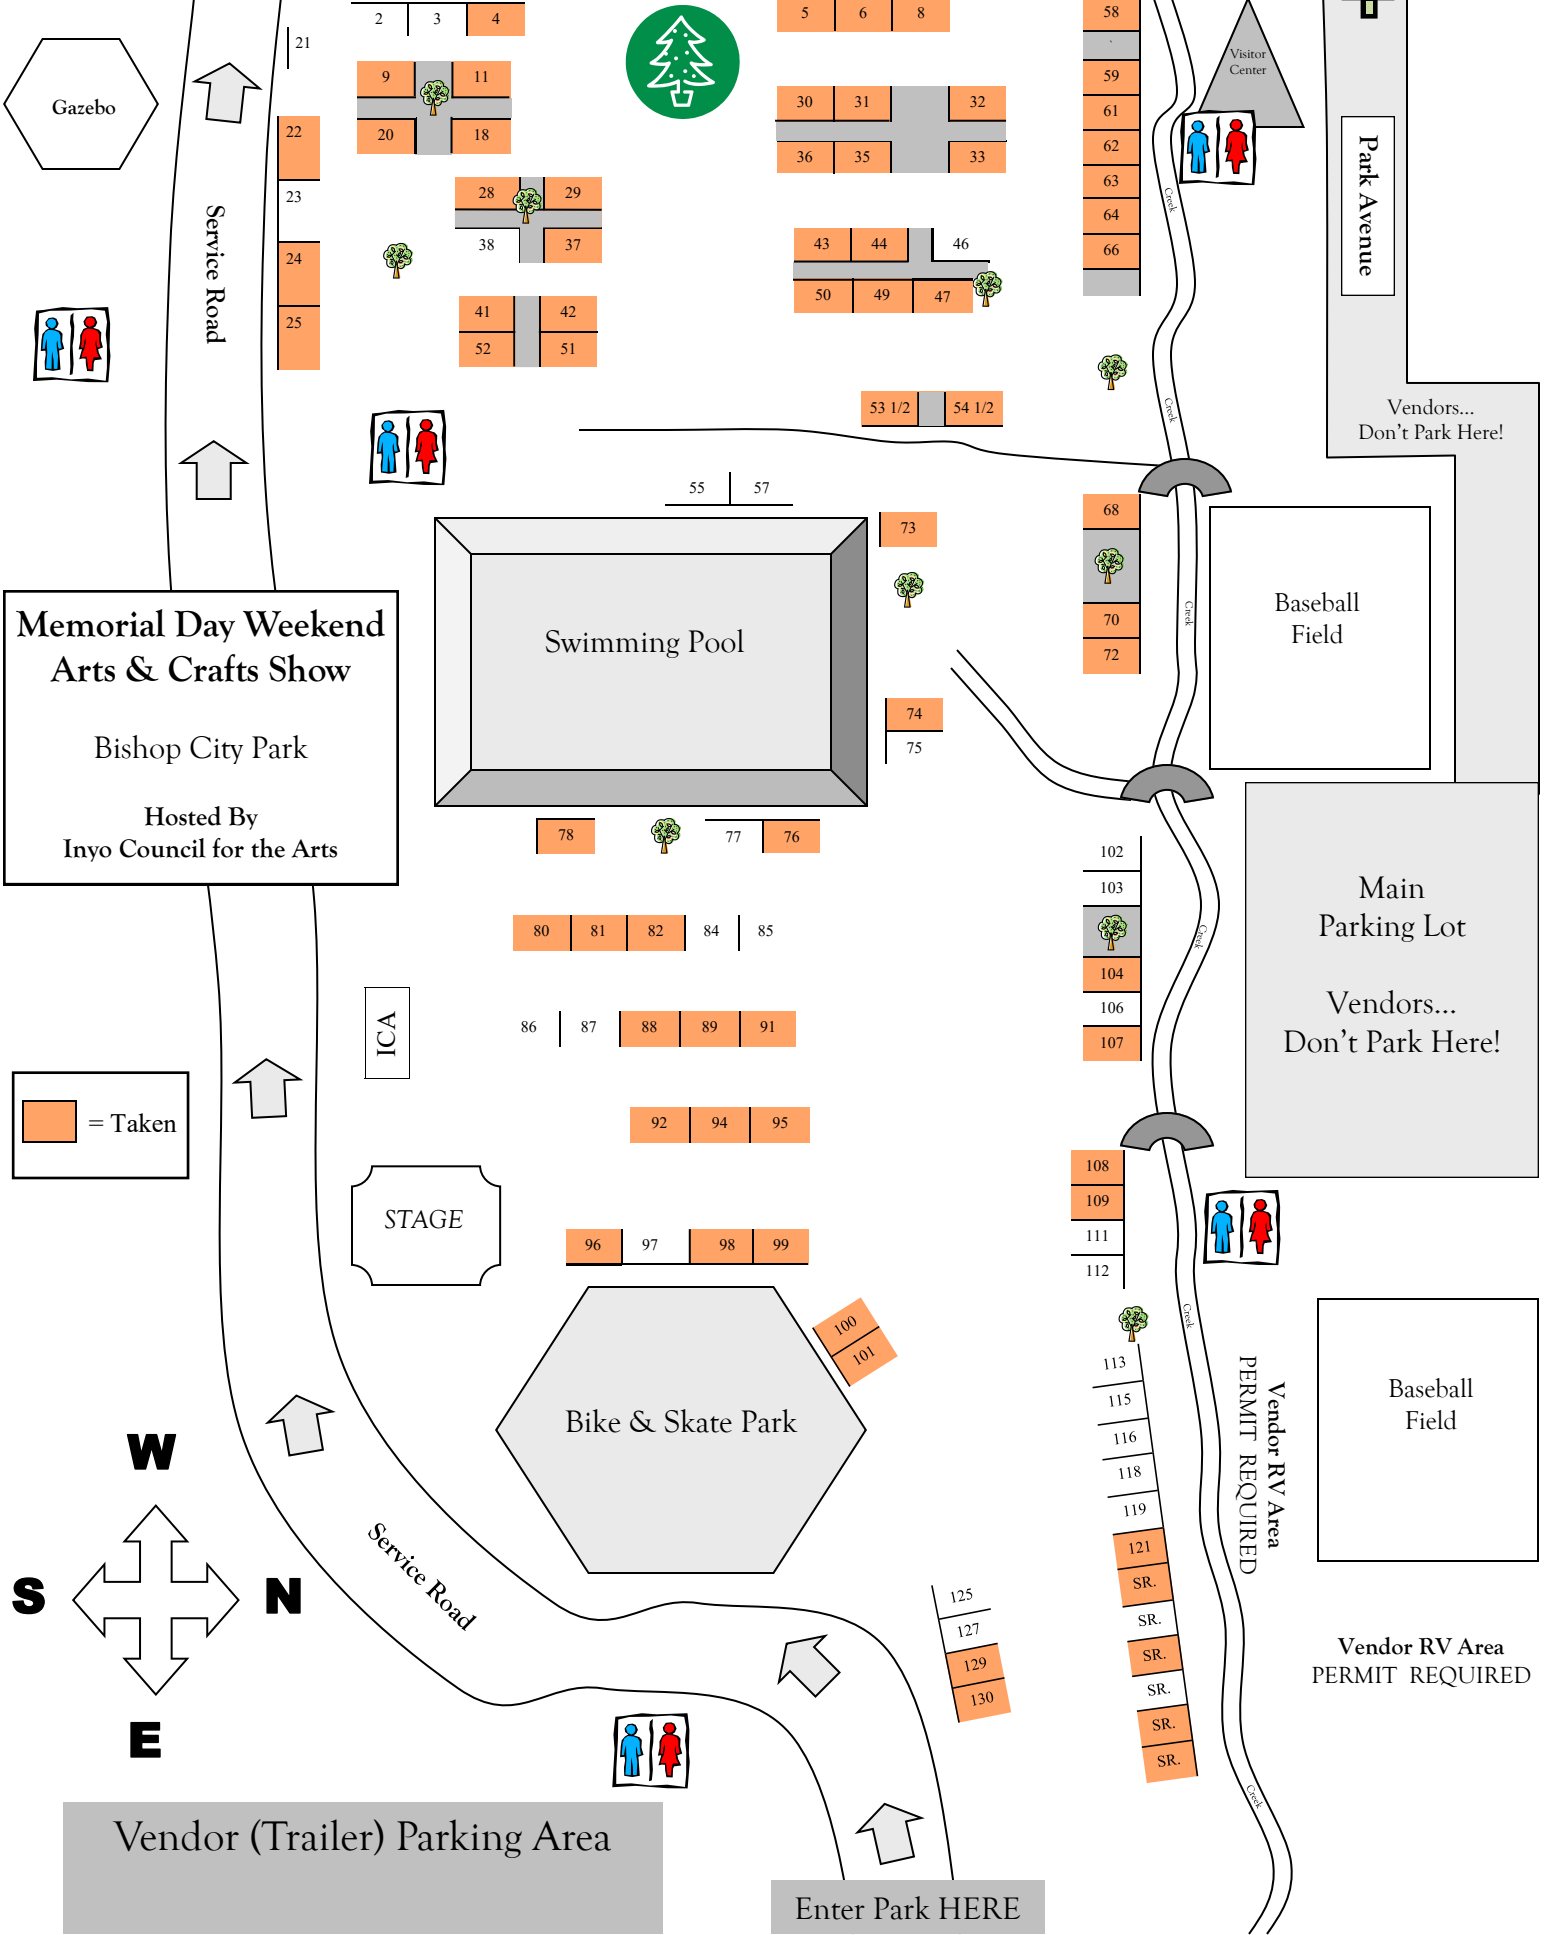

Exit Park HERE

Highway 395/ Main Street

**Memorial Day Weekend
Arts & Crafts Show**

Bishop City Park

Hosted By
Inyo Council for the Arts

 = Taken

Vendor (Trailer) Parking Area

Enter Park HERE

Park Avenue

Vendors...
Don't Park Here!

Baseball Field

Main Parking Lot

Vendors...
Don't Park Here!

Baseball Field

Vendor RV Area
PERMIT REQUIRED

Vendor RV Area
PERMIT REQUIRED