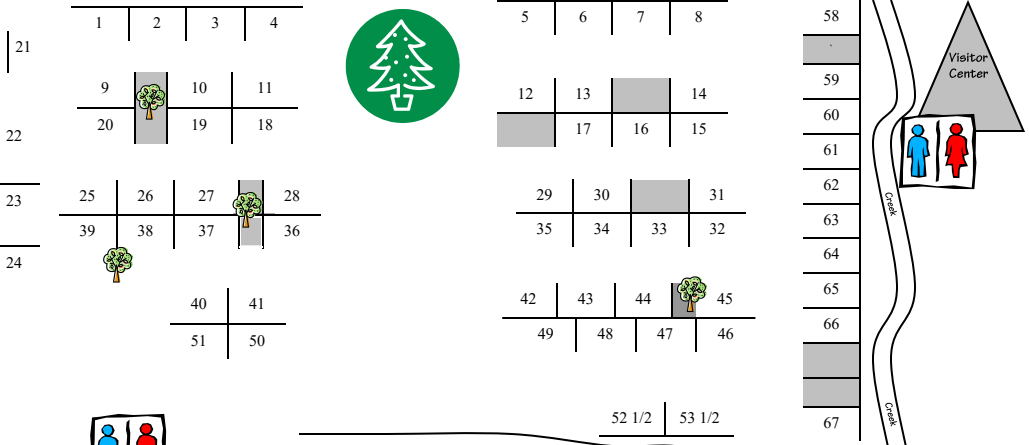

Exit Park HERE

Highway 395/ Main Street

Service Road

Park Avenue

Vendors... Don't Park Here!

2018 Memorial Day Weekend Arts & Crafts Show
 Bishop City Park
 Hosted By Inyo Council for the Arts

80 | 79 | 78 | 77

81 | 82 | 83 | 84 | 85 | 86

87 | 88 | 89 | 90 | 91 | 92

93 | 94 | 95 | 96

97 | 98 | 99 | 100 | 101

102 | 103

ICA

Main Parking Lot
 Vendors... Don't Park Here!

Vendor RV Area PERMIT REQUIRED

Vendor RV Area PERMIT REQUIRED

Vendor (Trailer) Parking Area

Enter Park HERE