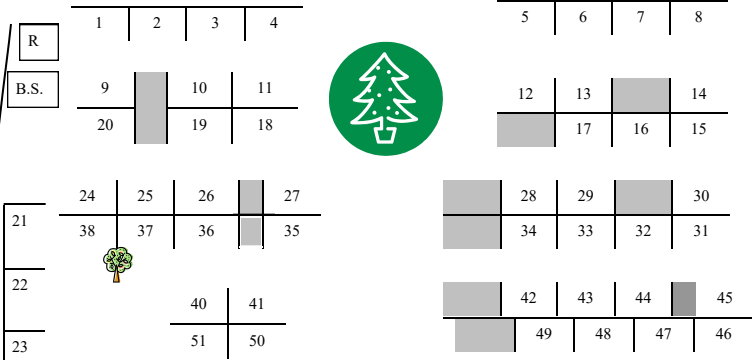

Exit Park HERE

Highway 395/ Main Street

E.F.R.

53 1/2 | 54 1/2

55 | S.I. | 56 | 57 | 58

74  
75  
76  
77  
78

84 | 83 | 82 | 81 | 80 | 79

85 | 86 | 87 | 88 | 89 | 90

91 | 92 | 93 | 94 | 95 | 96

97 | 98 | 99 | 100

101 | 102 | 103 | 104 | 105

ICA

Stage

106  
107

141  
140  
139  
138  
137  
136  
135  
134

108  
109  
110  
111  
112  
113  
114  
115  
116  
117  
118  
119  
120  
121  
122  
123  
124  
125  
126  
127  
128  
129  
130  
131  
132  
133

Vendor RV Area  
PERMIT REQUIRED

Vendor RV Area  
PERMIT REQUIRED

Visitor Center

Park Avenue

Vendors...  
Don't Park Here!

Baseball Field

Main Parking Lot  
Vendors...  
Don't Park Here!

**2017 Memorial Day Weekend Arts & Crafts Show**